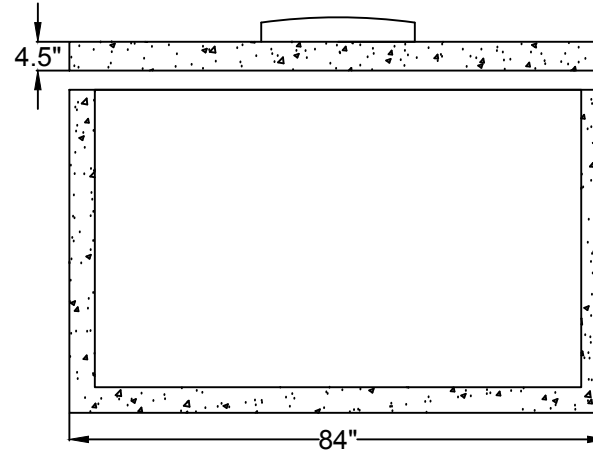

Top View

End View

4" Ø Rubber
Closed End Boot

Side View

DAN'S
Pre-Cast
LTD.

6100 Scott Rd.
Duncan, B.C.
250-746-7400
www.dansprecast.com

**1000 IMP. GAL. CISTERN
(4546 LITRES)**

DATE: JUNE 6, 2018